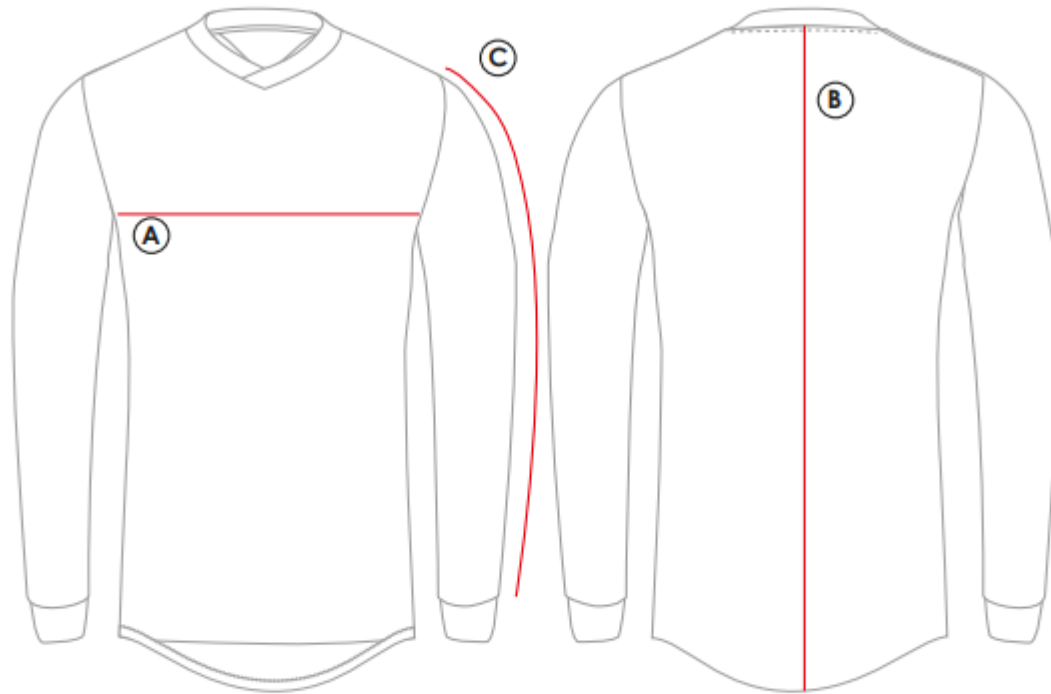

Mens Game Shirt SS Raglan

Mens Game Shirt LS Raglan

	Slim Fit Raglan L/S										
	XSB	SB	MB	LB	XLB	S	M	L	XL	XXL	3XL
Chest A	36	38	40	43	45	47	51	54	58	63	68
Length B	51	57	62	65	70	74	77	81	83	86	90
Sleeve Length C	51	56	61	65	68	73	76	79	82	84	86

Mens Game Shirt LS Set in Sleeve

Slim Fit Fit Set in Sleeve L/S												
	XXSB	XSB	SB	MB	LB	XLB	S	M	L	XL	XXL	3XL
Chest A		36	30	40	43	45	47	51	54	58	63	68
Length B		51	57	62	65	70	74	77	81	83	86	90
Sleeve Length C		25	30	32	34	36	38	39	40	41	42	43