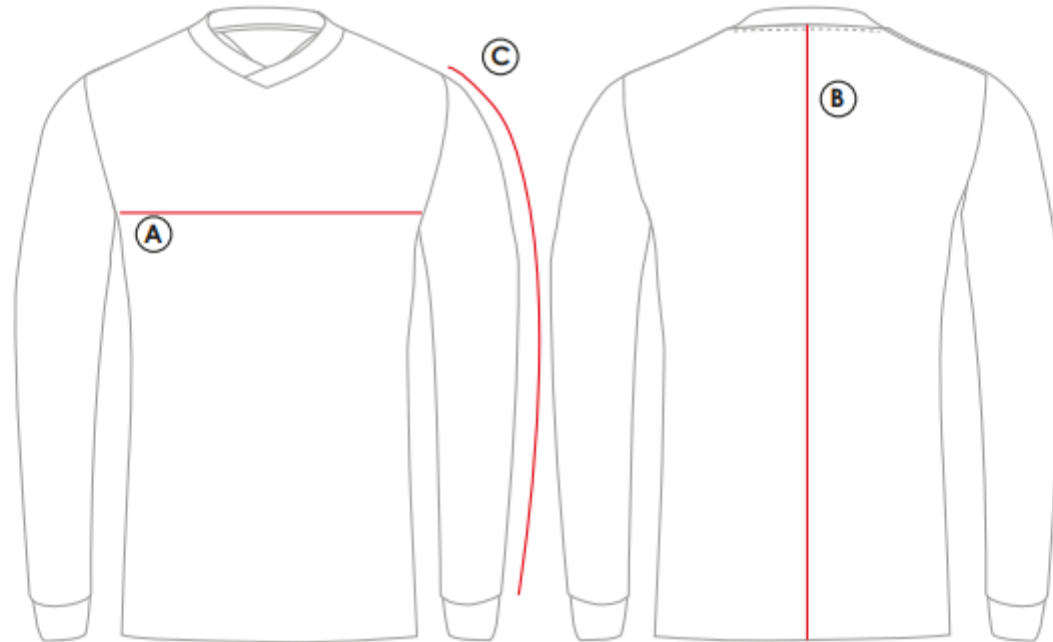

Mens Standard Shirt LS Set in Sleeve

Standard Fit Set in Sleeve L/S												
	XXSB	XSB	SB	MB	LB	XLB	S	M	L	XL	XXL	3XL
Chest A	38	40	42	44	47	49	50	55	60	65	70	75
Length B	46	50	54	58	63	68	70	73	77	80	83	85
Sleeve Length C	52	56	60	64	68	75	77	80	84	85	86	87