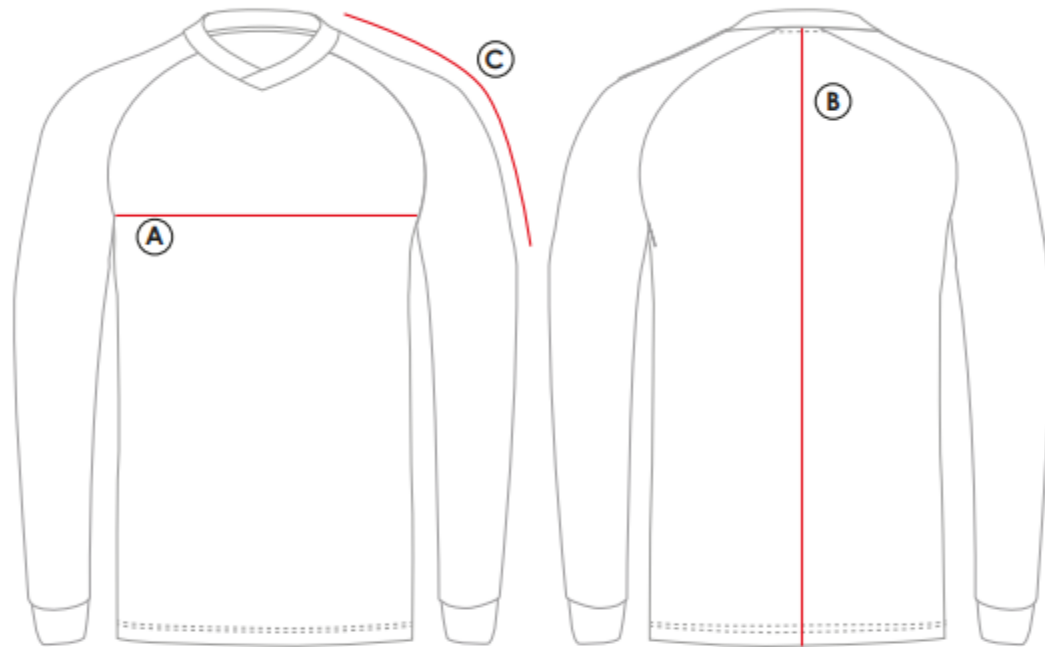

Mens Standard Shirt LS Raglan

M006	Standard Fit Raglan L/S										
	XSB	SB	MB	LB	XLB	S	M	L	XL	XXL	3XL
Chest A	39	42	44	46	48	50	55	60	65	70	75
Length B	51	54	58	63	67	70	73	76	79	82	85
Sleeve Length C	51	58	63	67	71	73	78	81	83	85	88